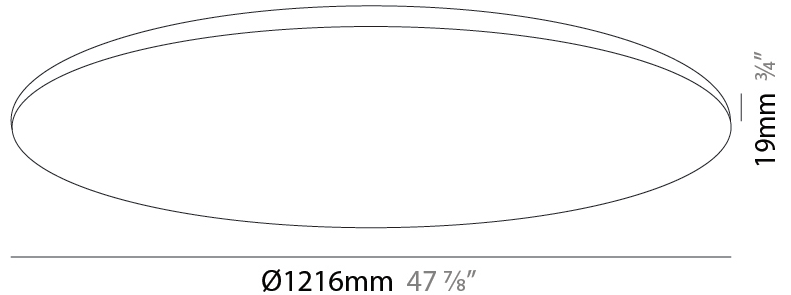

INFINITE ROUND RECESSED

A56181- -

base number   Color   Finish
Temperature   Options

1. To build a product code in our configurator select the specify button on the base model # product page
2. To build a manual product code on this datasheet choose from the options listed below in blue font and add the suffix to the base model #

GENERAL

Series: Infinite Round
Partner: Ivela
Division: Architectural
Installation: Recessed
Product Type: Panels
Mounting Location: Ceiling
Light Distribution: Direct

PHYSICAL

Shape: Round
Diameter (mm): 1216
Diameter (in): 47 ⁷/₈
Height (mm): 19
Height (in): 3/4
Diffuser: PMMA - Opal
[Fixture Finish: WHI / BLK / GLD](#)
Fixture Material: Aluminum

ELECTRICAL

Lamp Type: LED
Input Wattage (W): 76
Dimming: Tri-Mode (Non-Dimming and Phase Dimming (120Vac only) and 0-10V Dimming)
Driver Included: No
Driver Location: Remote
Driver Type: Constant Voltage - Universal
Driver Class: Class 2
Housing: ENCP 5 (ERP) ENCP 8 (SC Power)
Input Voltage (V): 120 - 277
Output Voltage (V): 24

LED

[Color Temperature (°K): 2700 / 3000 / 3500 / 4000](#)
Max. Delivered Lumen (lm): 4560 / 4750 / 4891 / 5035
Nominal Lumen (lm): 9120 / 9500 / 9783 / 10070
CRI: >93 CRI
Lamp Life (hrs): 50000

OPTICAL

RATINGS AND CERTIFICATIONS

Certified By: CSA Certified to UL and CSA Standards
IP rating: IP20

PROJECT
TYPE
SPECIFIER
QUANTITY
DATE