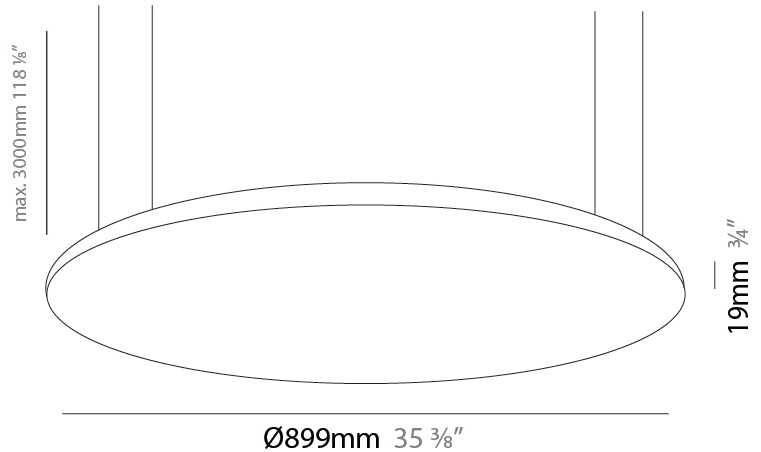

INFINITE ROUND SUSPENSION

A51059- _____ - _____
base number   Color   Finish
                         Temperature   Options

1. To build a product code in our configurator select the specify button on the base model # product page
2. To build a manual product code on this datasheet choose from the options listed below in blue font and add the suffix to the base model #

GENERAL

Series: Infinite Round
Partner: Ivela
Division: Architectural
Installation: Suspension
Product Type: Panels
Mounting Location: Ceiling
Light Distribution: Direct

PHYSICAL

Shape: Round
Diameter (mm): 899
Diameter (in): 35 ³/₈
Height (mm): 19
Height (in): 3/4
Max. Overall Height (mm): 2500
Max. Overall Height (in): 98 ⁷/₁₆
Diffuser: Opal Polycarbonate
Fixture Finish: WHI / BLK / GLD
Fixture Material: Aluminum

ELECTRICAL

Lamp Type: LED
Input Wattage (W): 56
Dimming: Tri-Mode (Non-Dimming and Phase Dimming (120Vac only) and 0-10V Dimming)
Driver Included: No
Driver Location: Remote
Driver Type: Constant Voltage - Universal
Driver Class: Class 2
Housing: ENCP 5 (ERP) ENCP 8 (SC Power)
Input Voltage (V): 120 - 277
Output Voltage (V): 24

LED

Color Temperature (°K): 2700 / 3000 / 3500 / 4000
Max. Delivered Lumen (lm): 3360 / 3500 / 3604 / 3710
Nominal Lumen (lm): 6720 / 7000 / 7208 / 7420
CRI: >93 CRI
Lamp Life (hrs): 50000

OPTICAL

RATINGS AND CERTIFICATIONS

Certified By: Certified for North American Standards
IP rating: IP20