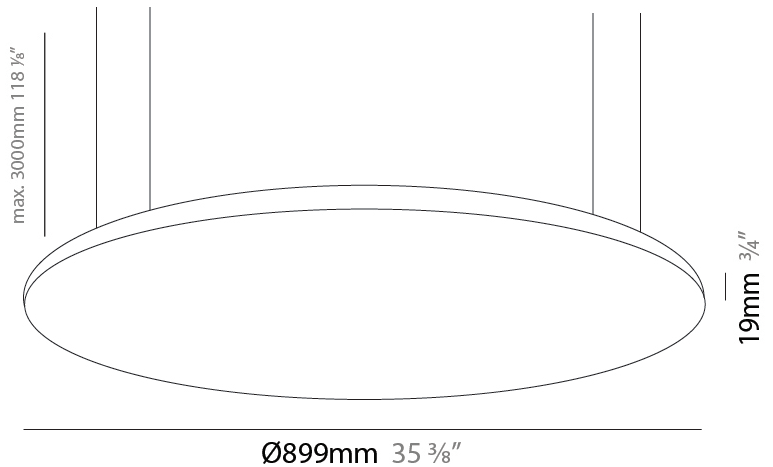

INFINITE ROUND SUSPENSION

A51060- -

base number   Color   Finish
Temperature   Options

1. To build a product code in our configurator select the specify button on the base model # product page
2. To build a manual product code on this datasheet choose from the options listed below in blue font and add the suffix to the base model #

GENERAL

Series: Infinite Round
Partner: Ivela
Division: Architectural
Installation: Suspension
Product Type: Panels
Mounting Location: Ceiling
Light Distribution: Direct

PHYSICAL

Shape: Round
Diameter (mm): 1216
Diameter (in): 47 ⁷/₈
Height (mm): 19
Height (in): 3/4
Max. Overall Height (mm): 2500
Max. Overall Height (in): 98 ⁷/₁₆
Diffuser: Opal Polycarbonate
Fixture Finish: WHI / BLK / GLD
Fixture Material: Aluminum

ELECTRICAL

Lamp Type: LED
Input Wattage (W): 78
Dimming: Tri-Mode (Non-Dimming and Phase Dimming (120Vac only) and 0-10V Dimming)
Driver Included: No
Driver Location: Remote
Driver Type: Constant Voltage - Universal
Driver Class: Class 2
Housing: ENCP 5 (ERP) ENCP 8 (SC Power)
Input Voltage (V): 120 - 277
Output Voltage (V): 24

LED

Color Temperature (°K): 2700 / 3000 / 3500 / 4000
Max. Delivered Lumen (lm): 4560 / 4750 / 4891 / 5035
Nominal Lumen (lm): 9120 / 9500 / 9783 / 10070
CRI: >93 CRI
Lamp Life (hrs): 50000

OPTICAL

RATINGS AND CERTIFICATIONS

Certified By: Certified for North American Standards
IP rating: IP20